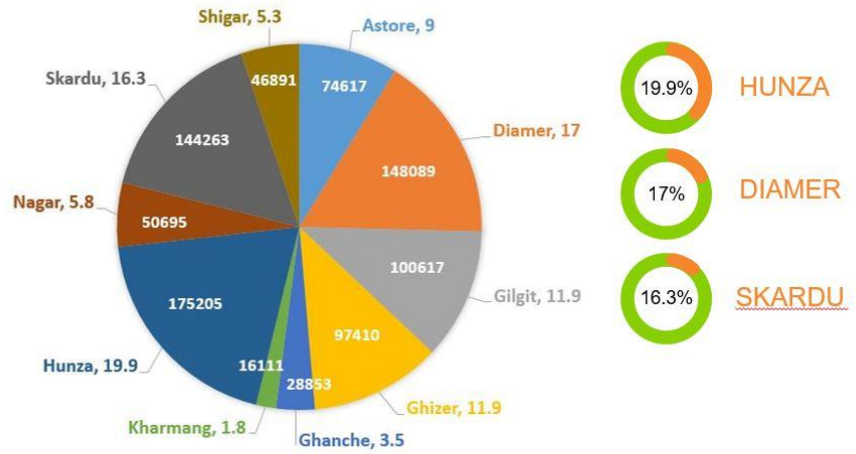

DISTRICT-WISE DOMESTIC TOURIST FLOW FOR 2023

S#	District	Tourist	%age
1.	Astore	74617	9
2.	Diamer	148028	17
3.	Gilgit	100617	11.9
4.	Ghizer	97410	11.9
5.	Ghanche	28853	3.5
6.	Kharmang	16111	1.8
7.	Hunza	175205	19.9
8.	Nagar	50695	5.8
9.	Skardu	144263	16.3
10.	Shigar	46891	5.3
11.	G. Total	882690	

Most Preferred Destinations in GB in 2023

YEAR WISE FOREIGN TOURIST FLOW

Year	No. of Tourists	Difference
2019	10828	-
2020	1098	-9730
2021	3237	2139
2022	12140	8903
2023	16130	3990

46% of foreign tourist coming to Pakistan visit Gilgit-Baltistan Source: PTDC