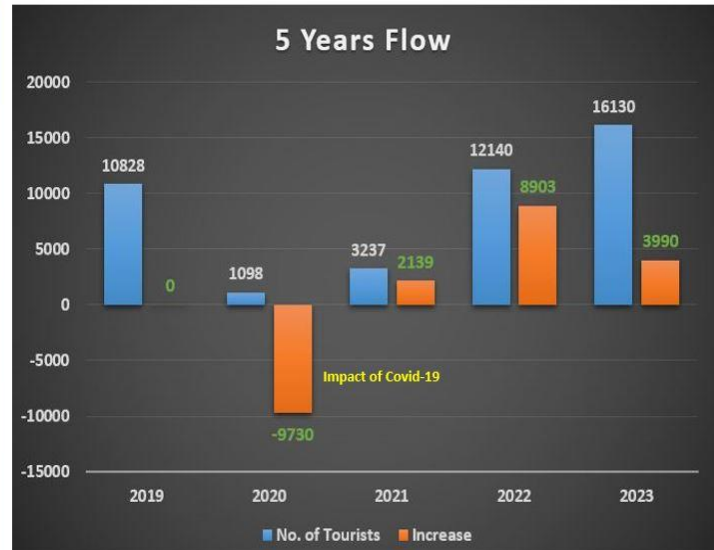

DISTRICT-WISE DOMESTIC TOURIST FLOW FOR 2023

S#	District	Tourist	%age
1.	Astore	74617	9
2.	Diamer	148028	17
3.	Gilgit	100617	11.9
4.	Ghizer	97410	11.9
5.	Ghanche	28853	3.5
6.	Kharmang	16111	1.8
7.	Hunza	175205	19.9
8.	Nagar	50695	5.8
9.	Skardu	144263	16.3
10.	Shigar	46891	5.3
11.	G. Total	882690	

Most Preferred Destinations in GB in 2023

YEAR WISE FOREIGN TOURIST FLOW

Year	No. of Tourists	Difference
2019	10828	-
2020	1098	-9730
2021	3237	2139
2022	12140	8903
2023	16130	3990

46% of foreign tourist coming to Pakistan visit Gilgit-Baltistan Source: PTDC