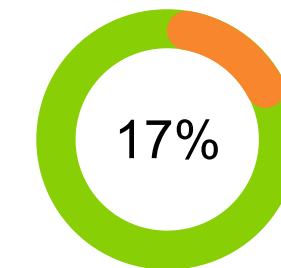

DISTRICT-WISE DOMESTIC TOURIST FLOW FOR 2023

S#	District	Tourist	%age
1.	Astore	74617	9
2.	Diamer	148028	17
3.	Gilgit	100617	11.9
4.	Ghizer	97410	11.9
5.	Ghanche	28853	3.5
6.	Kharmang	16111	1.8
7.	Hunza	175205	19.9
8.	Nagar	50695	5.8
9.	Skardu	144263	16.3
10.	Shigar	46891	5.3
11.	G. Total	882690	

HUNZA

DIAMER

SKARDU

Most Preferred Destinations in GB in 2023

YEAR WISE FOREIGN TOURIST FLOW

Year	No. of Tourists	Difference
2019	10828	-
2020	1098	-9730
2021	3237	2139
2022	12140	8903
2023	16130	3990

46% of foreign tourist coming to Pakistan visit Gilgit-Baltistan