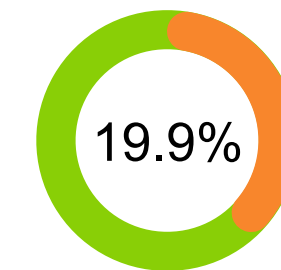

DISTRICT-WISE DOMESTIC TOURIST FLOW FOR 2023

S#	District	Tourist	%age
1.	Astore	74617	9
2.	Diamer	148028	17
3.	Gilgit	100617	11.9
4.	Ghizer	97410	11.9
5.	Ghanche	28853	3.5
6.	Kharmang	16111	1.8
7.	Hunza	175205	19.9
8.	Nagar	50695	5.8
9.	Skardu	144263	16.3
10.	Shigar	46891	5.3
11.	G. Total	882690	

HUNZA

DIAMER

SKARDU

Most Preferred Destinations in GB in 2023

YEAR WISE FOREIGN TOURIST FLOW

Year	No. of Tourists	Difference
2019	10828	-
2020	1098	-9730
2021	3237	2139
2022	12140	8903
2023	16130	3990

46% of foreign tourist coming to Pakistan visit Gilgit-Baltistan