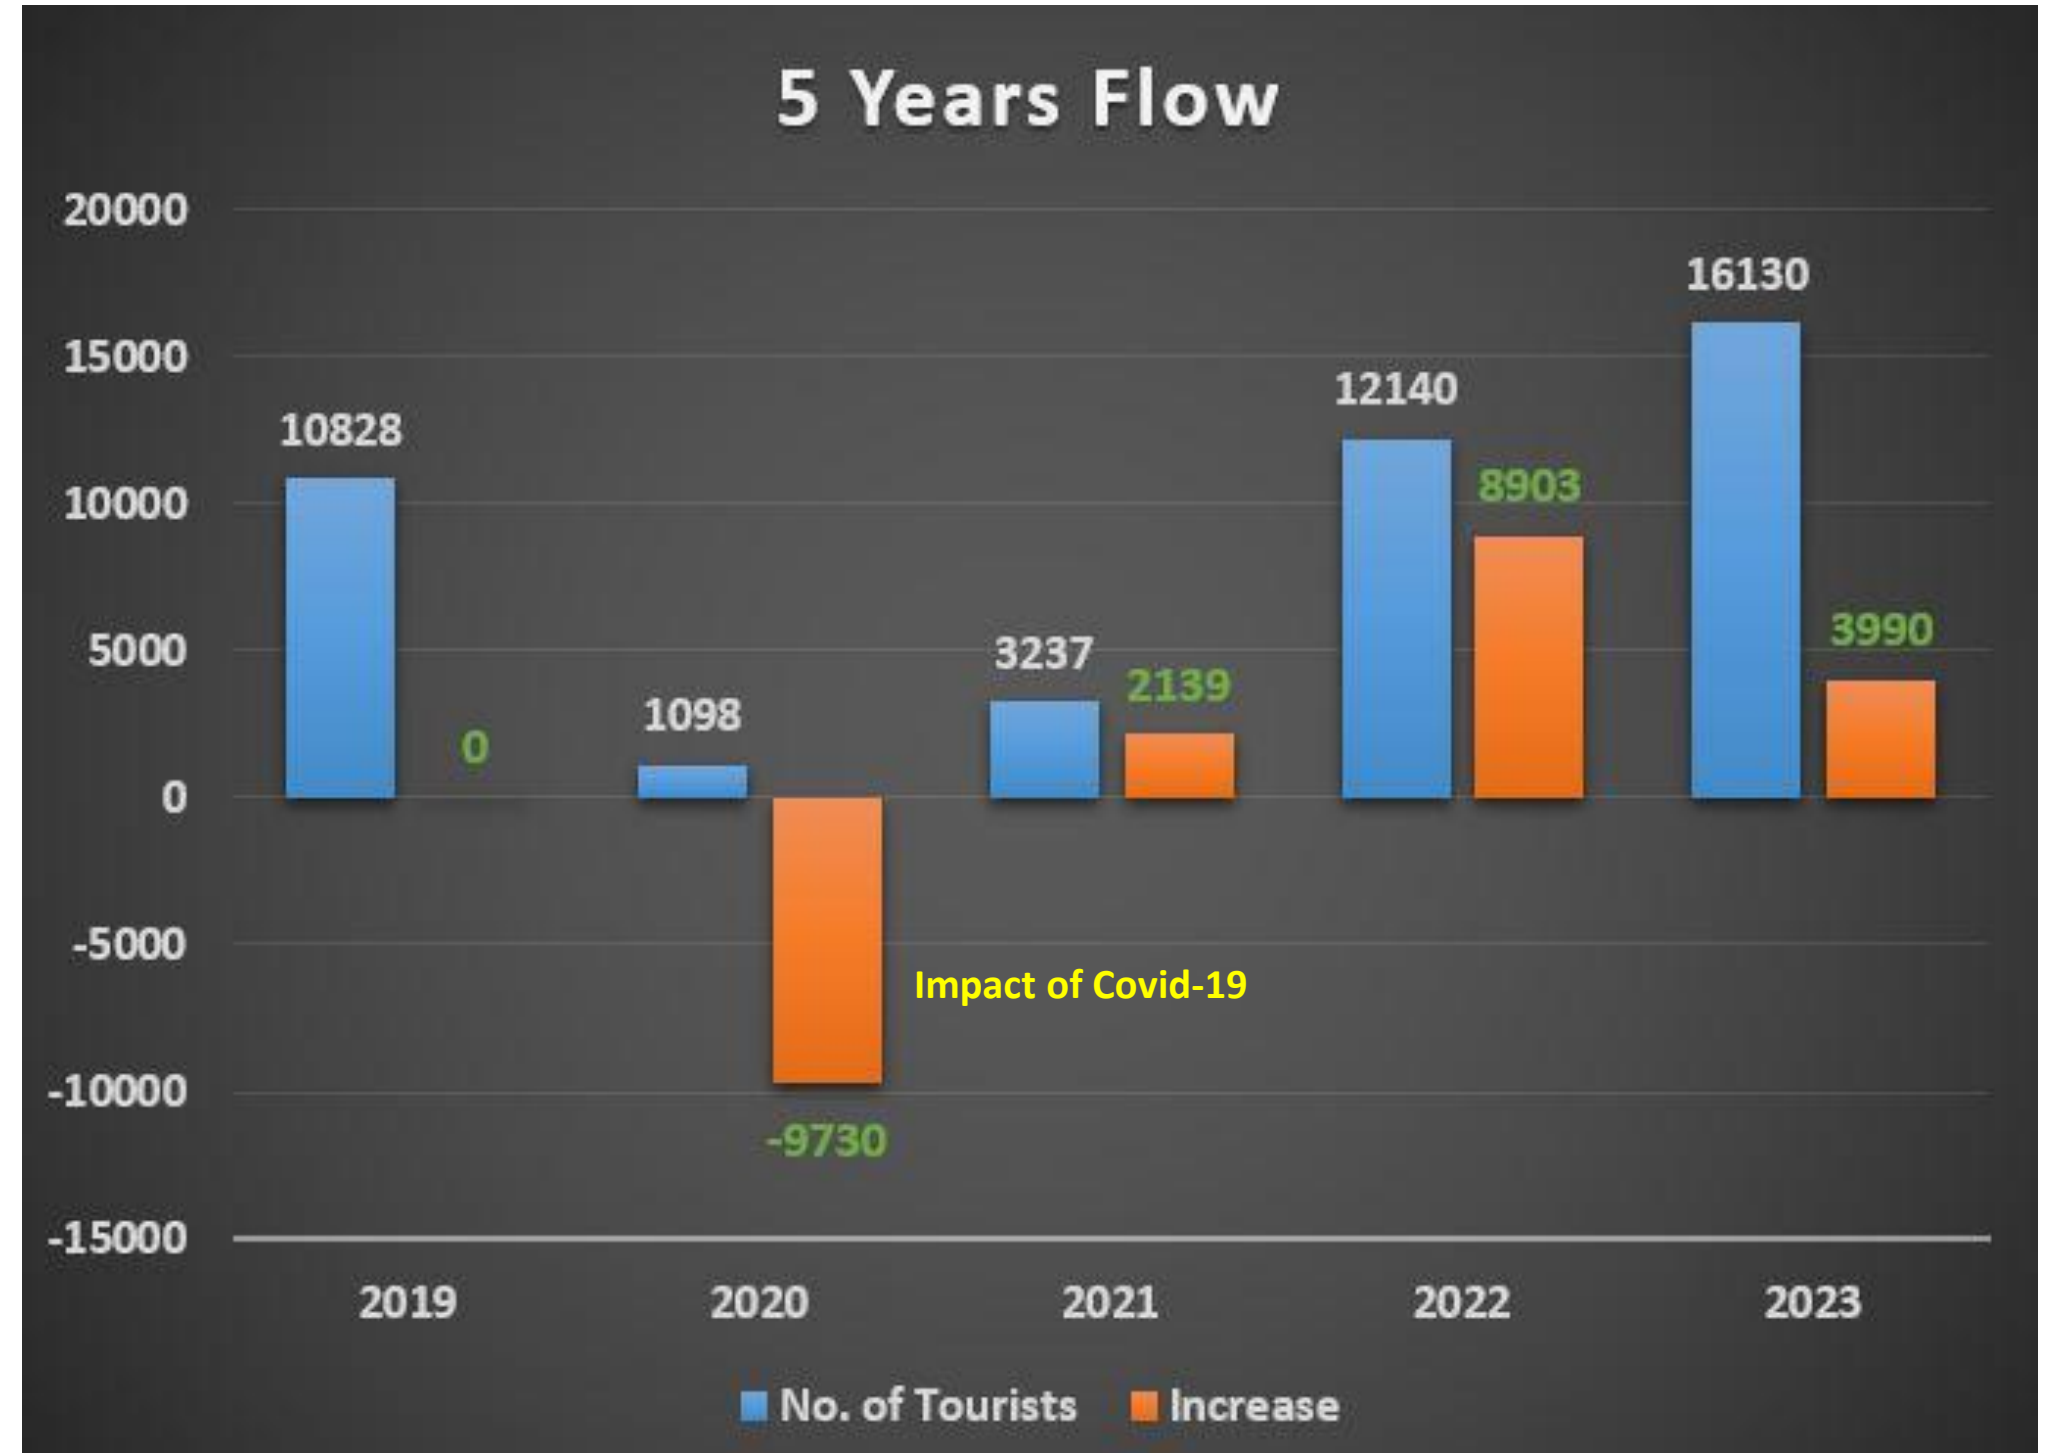

DISTRICT-WISE DOMESTIC TOURIST FLOW FOR 2023

S#	District	Tourist	%age
1.	Astore	74617	9
2.	Diamer	148028	17
3.	Gilgit	100617	11.9
4.	Ghizer	97410	11.9
5.	Ghanche	28853	3.5
6.	Kharmang	16111	1.8
7.	Hunza	175205	19.9
8.	Nagar	50695	5.8
9.	Skardu	144263	16.3
10.	Shigar	46891	5.3
11.	G. Total	882690	

HUNZA

DIAMER

SKARDU

Most Preferred Destinations in GB in 2023

YEAR WISE FOREIGN TOURIST FLOW

Year	No. of Tourists	Difference
2019	10828	-
2020	1098	-9730
2021	3237	2139
2022	12140	8903
2023	16130	3990

46% of foreign tourist coming to Pakistan visit Gilgit-Baltistan