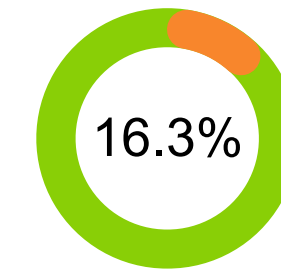

DISTRICT-WISE DOMESTIC TOURIST FLOW FOR 2023

S#	District	Tourist	%age
1.	Astore	74617	9
2.	Diamer	148028	17
3.	Gilgit	100617	11.9
4.	Ghizer	97410	11.9
5.	Ghanche	28853	3.5
6.	Kharmang	16111	1.8
7.	Hunza	175205	19.9
8.	Nagar	50695	5.8
9.	Skardu	144263	16.3
10.	Shigar	46891	5.3
11.	G. Total	882690	

HUNZA

DIAMER

SKARDU

Most Preferred Destinations in GB in 2023

YEAR WISE FOREIGN TOURIST FLOW

Year	No. of Tourists	Difference
2019	10828	-
2020	1098	-9730
2021	3237	2139
2022	12140	8903
2023	16130	3990

46% of foreign tourist coming to Pakistan visit Gilgit-Baltistan