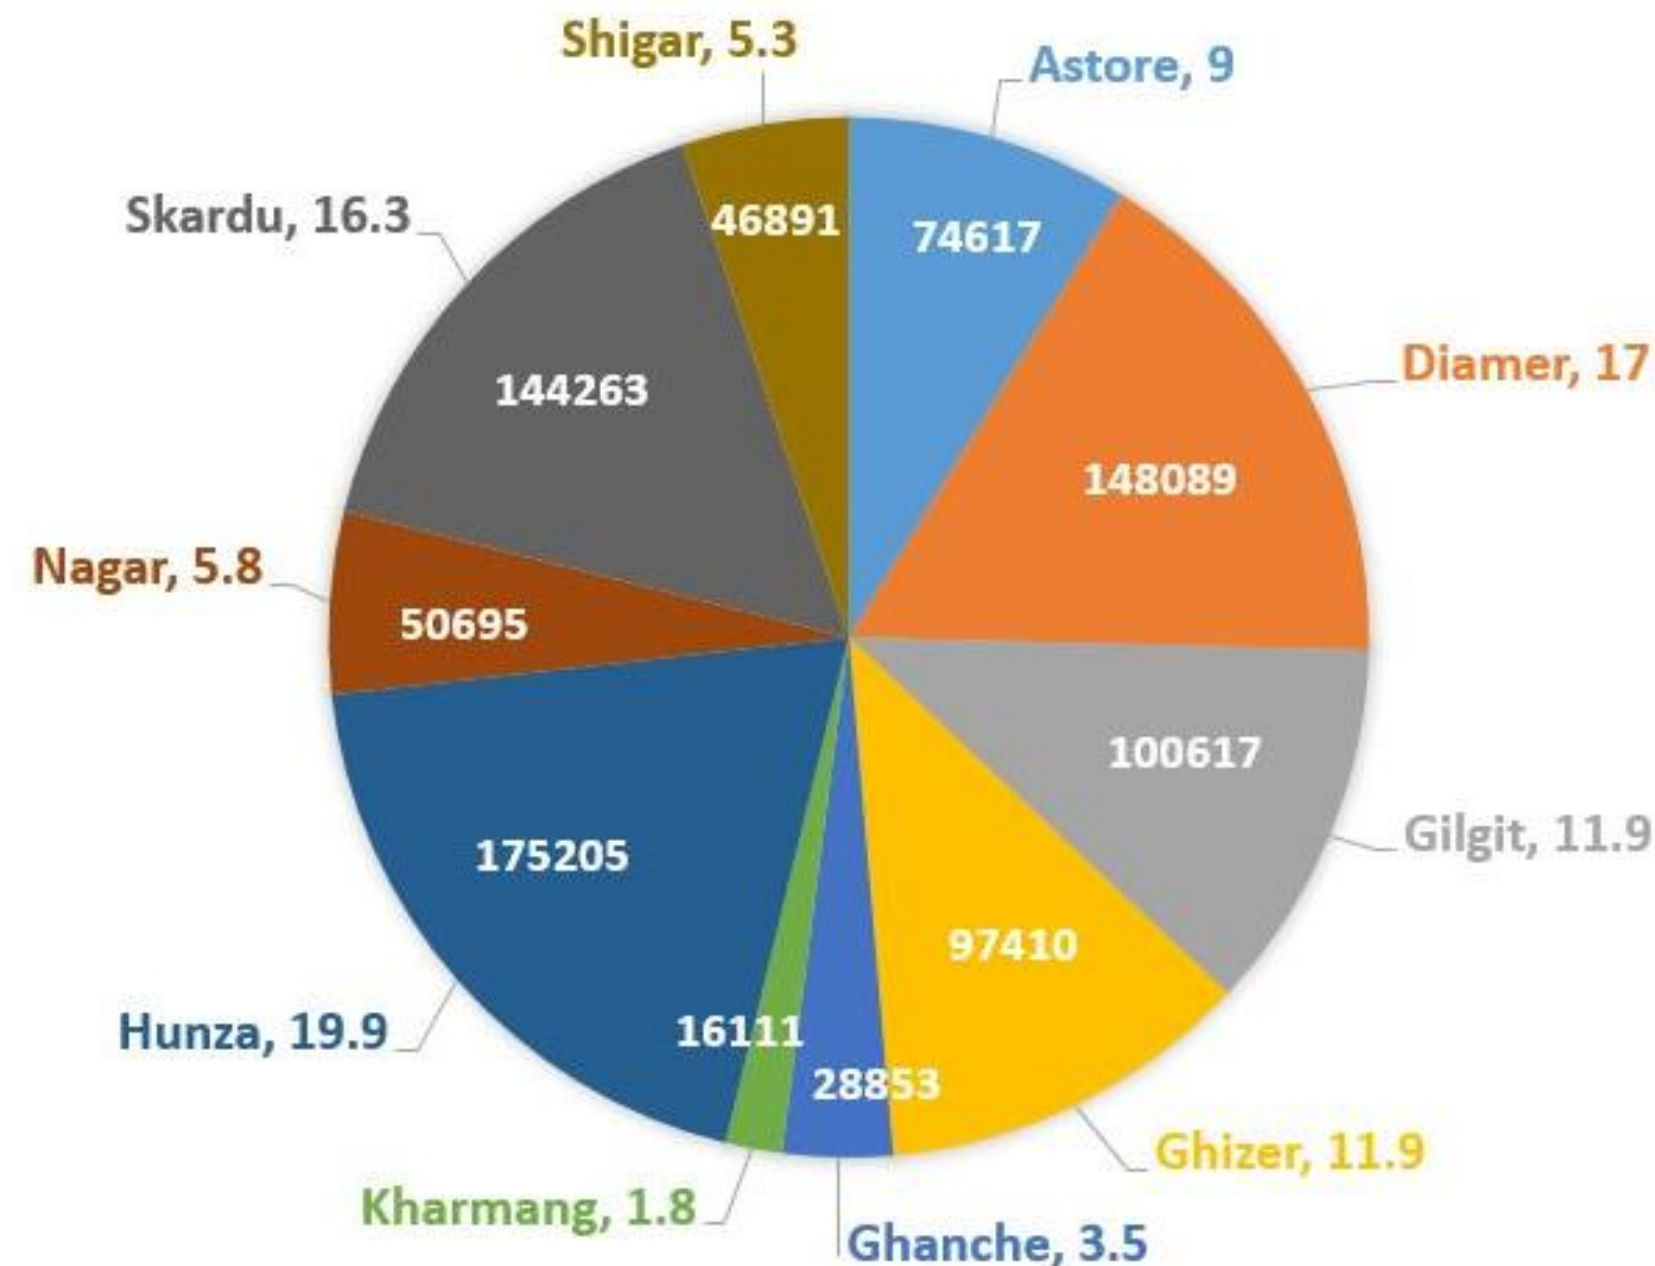

DISTRICT-WISE DOMESTIC TOURIST FLOW FOR 2023

S#	District	Tourist	%age
1.	Astore	74617	9
2.	Diamer	148028	17
3.	Gilgit	100617	11.9
4.	Ghizer	97410	11.9
5.	Ghanche	28853	3.5
6.	Kharmang	16111	1.8
7.	Hunza	175205	19.9
8.	Nagar	50695	5.8
9.	Skardu	144263	16.3
10.	Shigar	46891	5.3
11.	G. Total	882690	

HUNZA

DIAMER

SKARDU

Most Preferred Destinations in GB in 2023

YEAR WISE FOREIGN TOURIST FLOW

Year	No. of Tourists	Difference
2019	10828	-
2020	1098	-9730
2021	3237	2139
2022	12140	8903
2023	16130	3990

46% of foreign tourist coming to Pakistan visit Gilgit-Baltistan